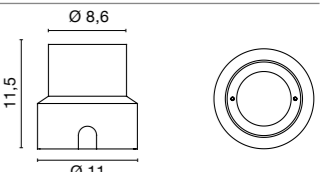

Zeppelin Maxi, Zeppelin Maxi COB

0231

Kit cassaforma drenante + connettore stagno
Draining junction box + IP67 connector.

Tris

0232 - ø 6

Plastic box da parete
Wall plastic box