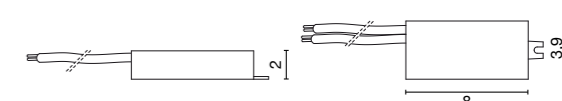

LED DRIVERS

0031/IP

IN: 220 - 240V
OUT: 350 mA - 1-10 Power leds 1W